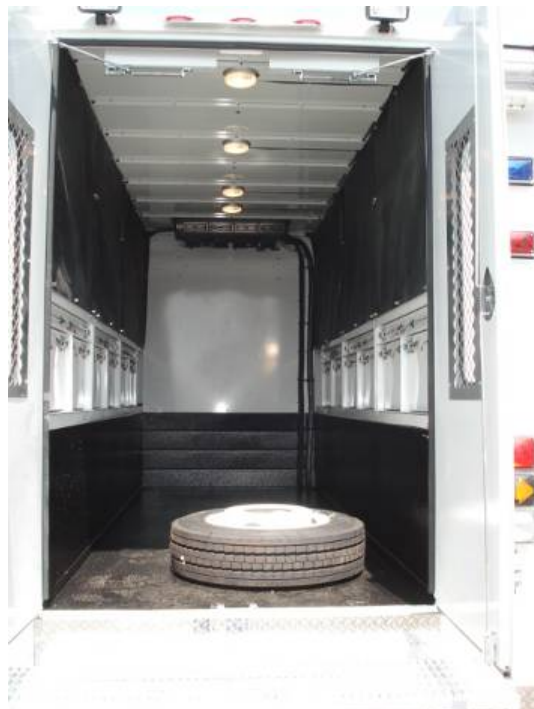

PD – Bomb Squad

Features

- Fuel monitoring system
- Flashlight charging
- Roof access ladder
- Interior body lights with individual door activation and dash mounted indicator
- Interior gun locker
- Front push bumper
- Emergency response light & siren package
- Shore power connections
- 2 way radio & computer stand
- Hurst tool mounts
- Body configured for storage of emergency rescue equipment
- Scuba tack brackets
- Ladder storage
- Stokes basket storage
- Trailer hitch
- Jump start system